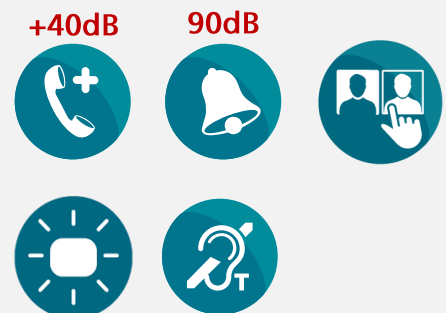

### Easy-to-use big button corded phone with direct photo memories

- High quality sound
- Audio-boost with dedicated key for extra loud handset volume (**+40dB**)
- Powerful ringers (**up to 90dB**)
- 6 direct memories with photos
- 10 two-touch memories
- Large extra bright ringer indicator (red)
- Hearing aid compatible

## Audio

- **Extra loud audio-boost with dedicated key to adjust handset volume (+40dB)**
- **Equalizer on audio-boost mode (adjustable through a slider)**
- **Extra loud ringers (up to 90dB)**
- Adjustable handset volume through a slider
- Adjustable ringer volume (Soft, Loud, Off)

## Technical specifications

- Selectable dialing mode: tone and pulse
- Wall mountable
- Flashing duration: 100ms, 300ms
- Flash R key
- RJ11/RJ11 removable telephone cable + country adapters
- Base dimensions: (W x D x H): 175 x 175 x 62 mm
- Weight: 636 g